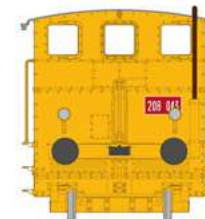

FS 206/207/208 Sogliola Rail Shunter

- Over 180 plastic parts for the shunter and a section of railway track
- Optional parts for WWII-era and post-war variants
- 1 Italian Army NCO figure
- 4 painting/marketing options
- Wagons are not included