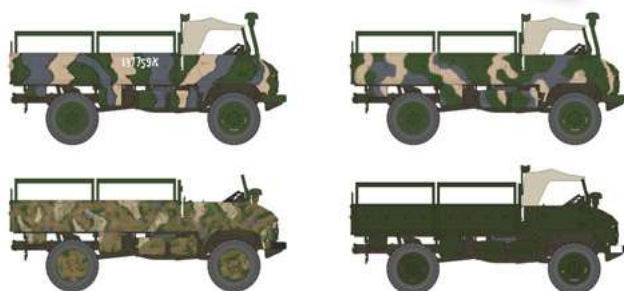

LIMITED EDITION
SOLD OUT